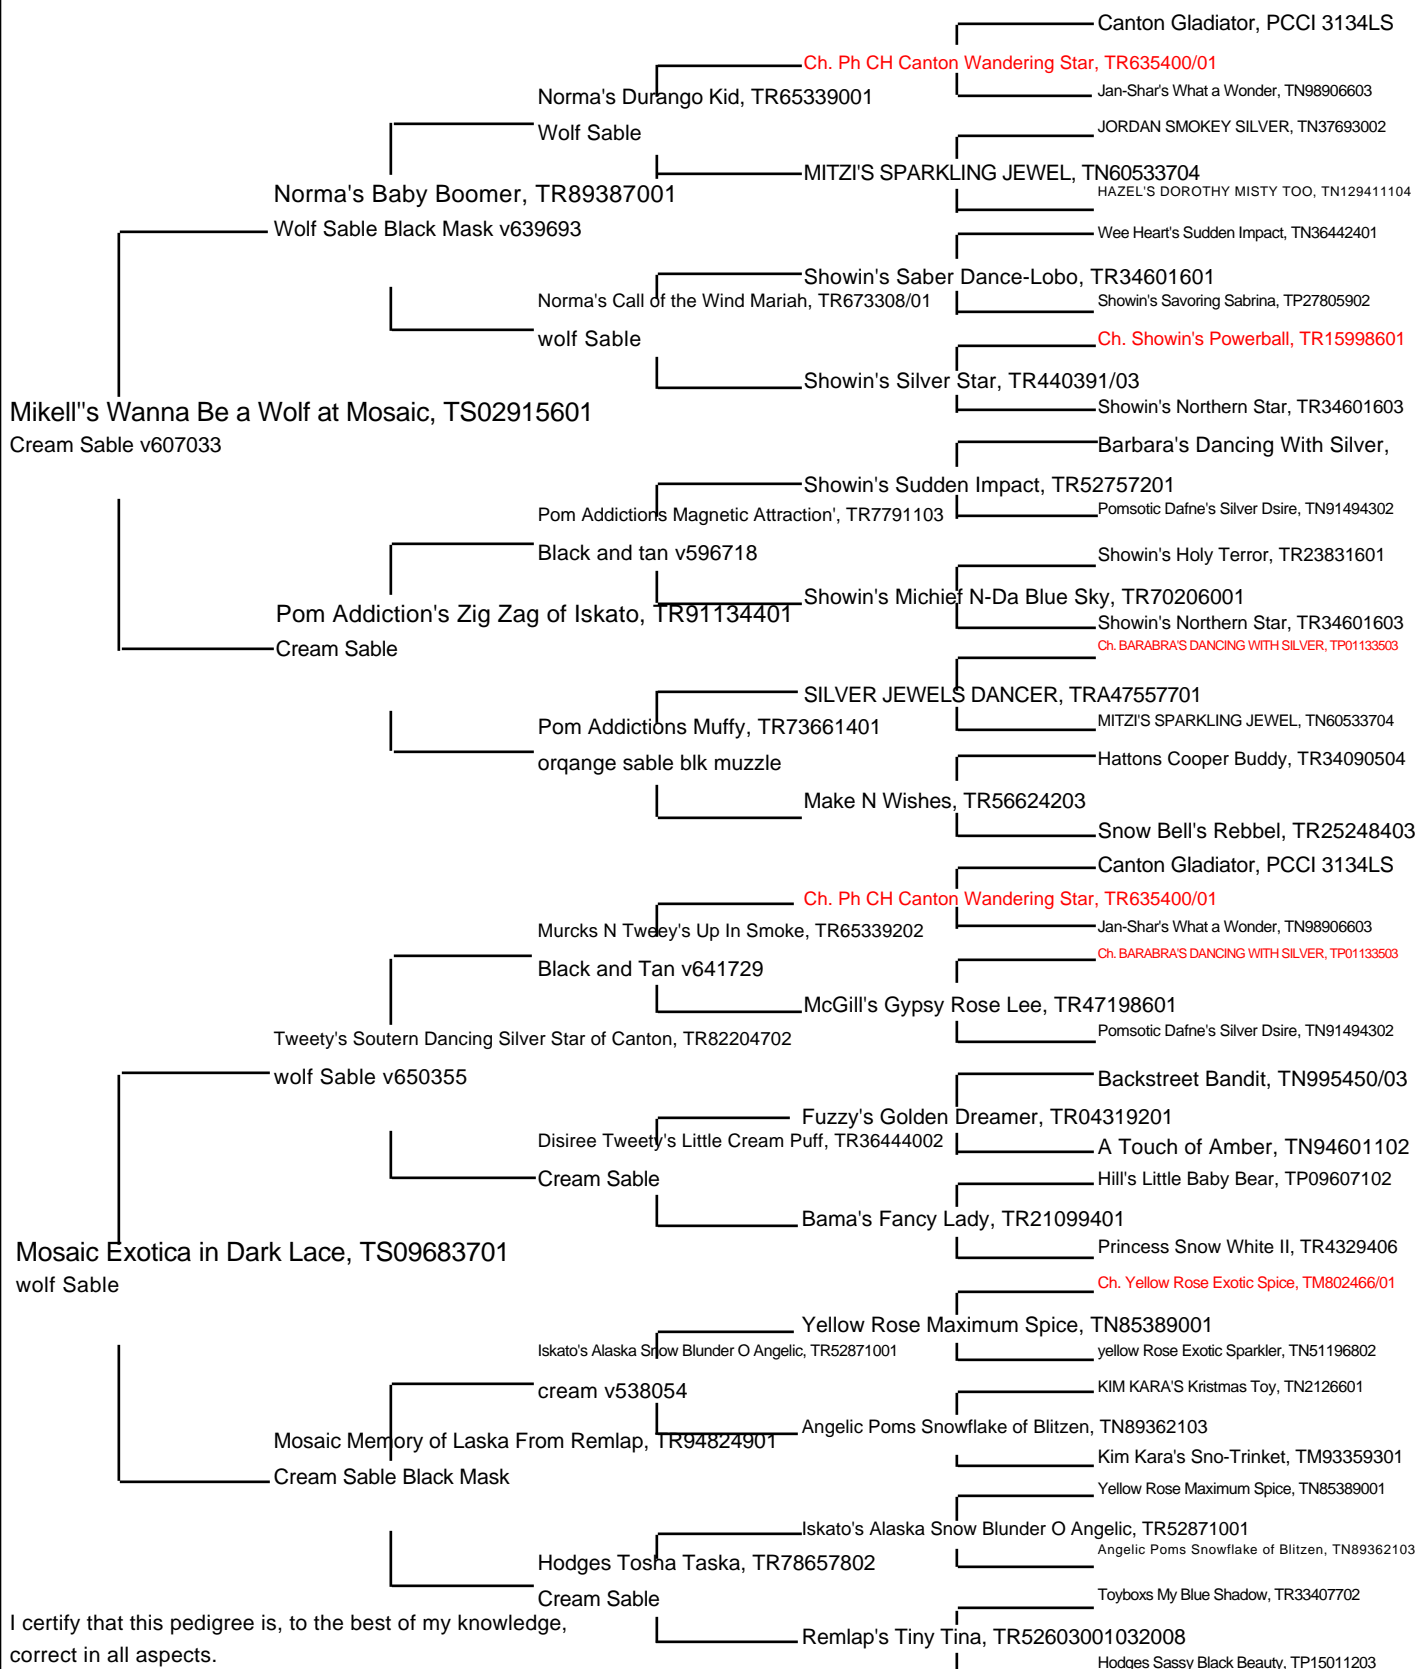

Suni Mcleod
 15600 Becky Lane
 Little Rock, AR &2206
 501-940-2766

Pedigree For Becky Lanes Happy To Have Wolf

Cream Sable

I certify that this pedigree is, to the best of my knowledge,
 correct in all aspects.
 X _____ Date: _____