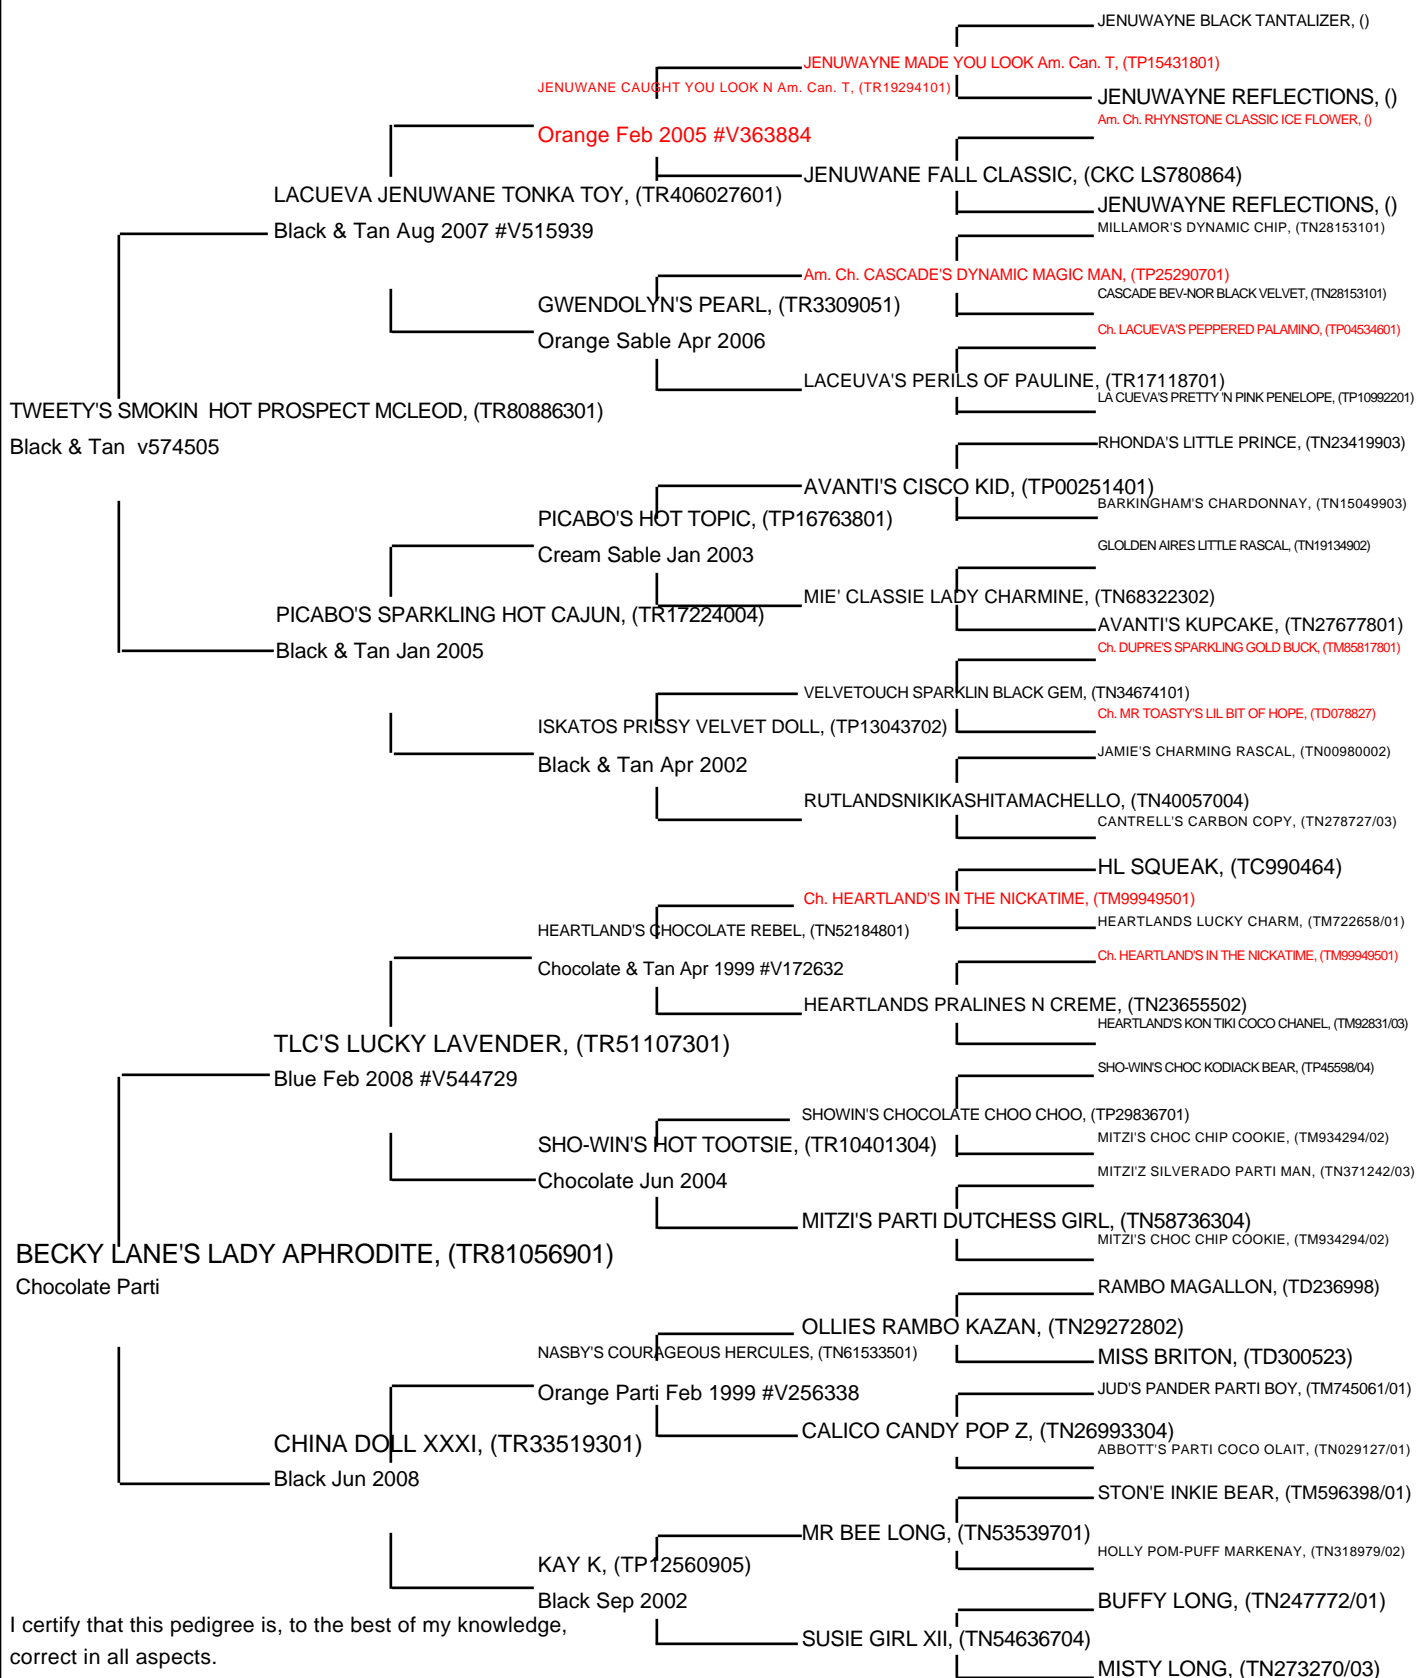

Suni Mcleod  
 The Poms At Becky Lane  
 Little Rock, AR 72206  
 501-940-2766

# Pedigree For BECKY LANE'S LUCKY AS THEY COME

Black Parti

I certify that this pedigree is, to the best of my knowledge,  
 correct in all aspects.

X \_\_\_\_\_ Date: \_\_\_\_\_