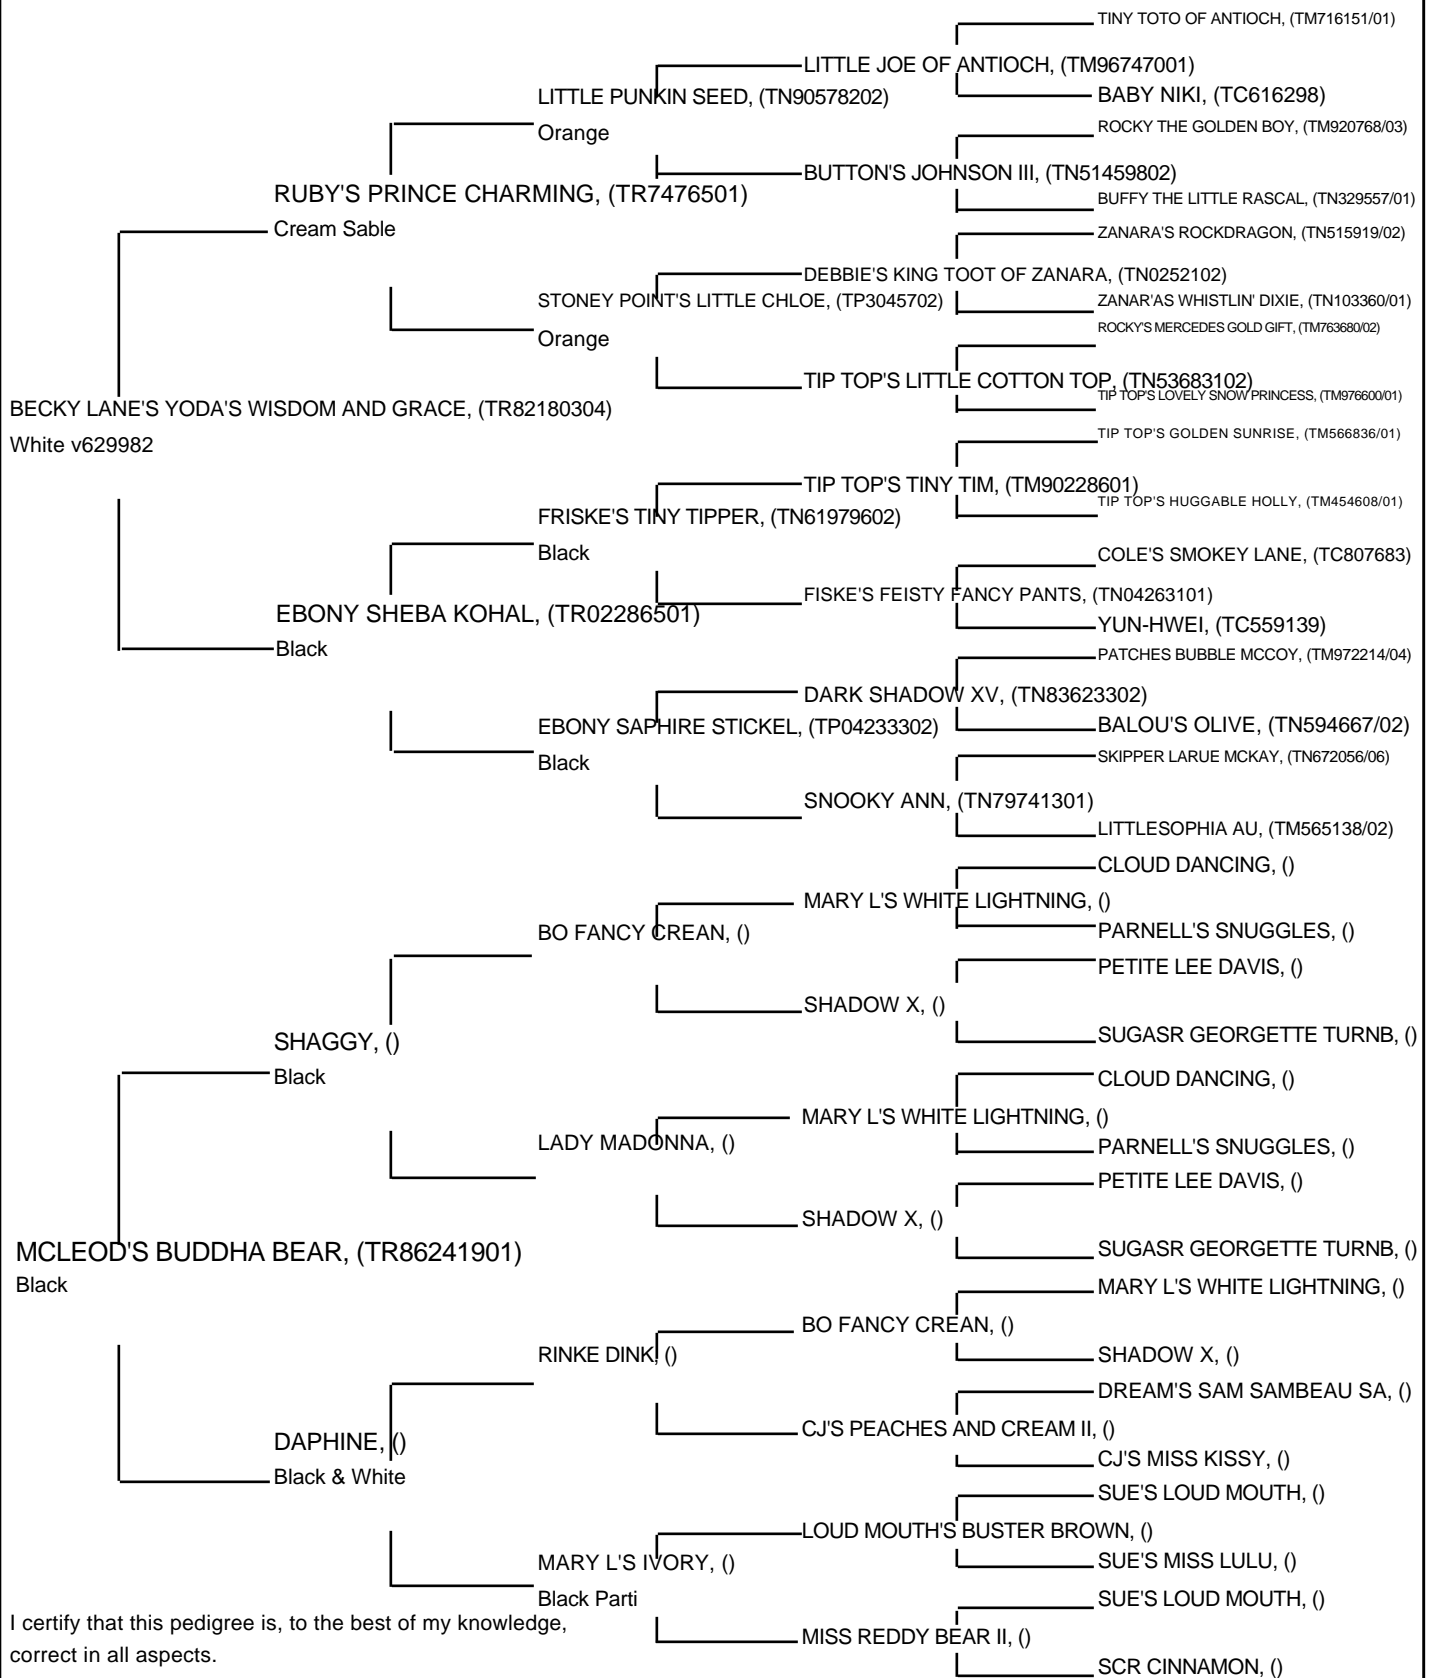

Suni Mcleod
 15600 Becky Lane
 Little Rock, AR &2206
 501-940-2766

Pedigree For Becky Lane's Caitlyn KTK

Black with white markings V630642

I certify that this pedigree is, to the best of my knowledge, correct in all aspects.
 X _____ Date: _____