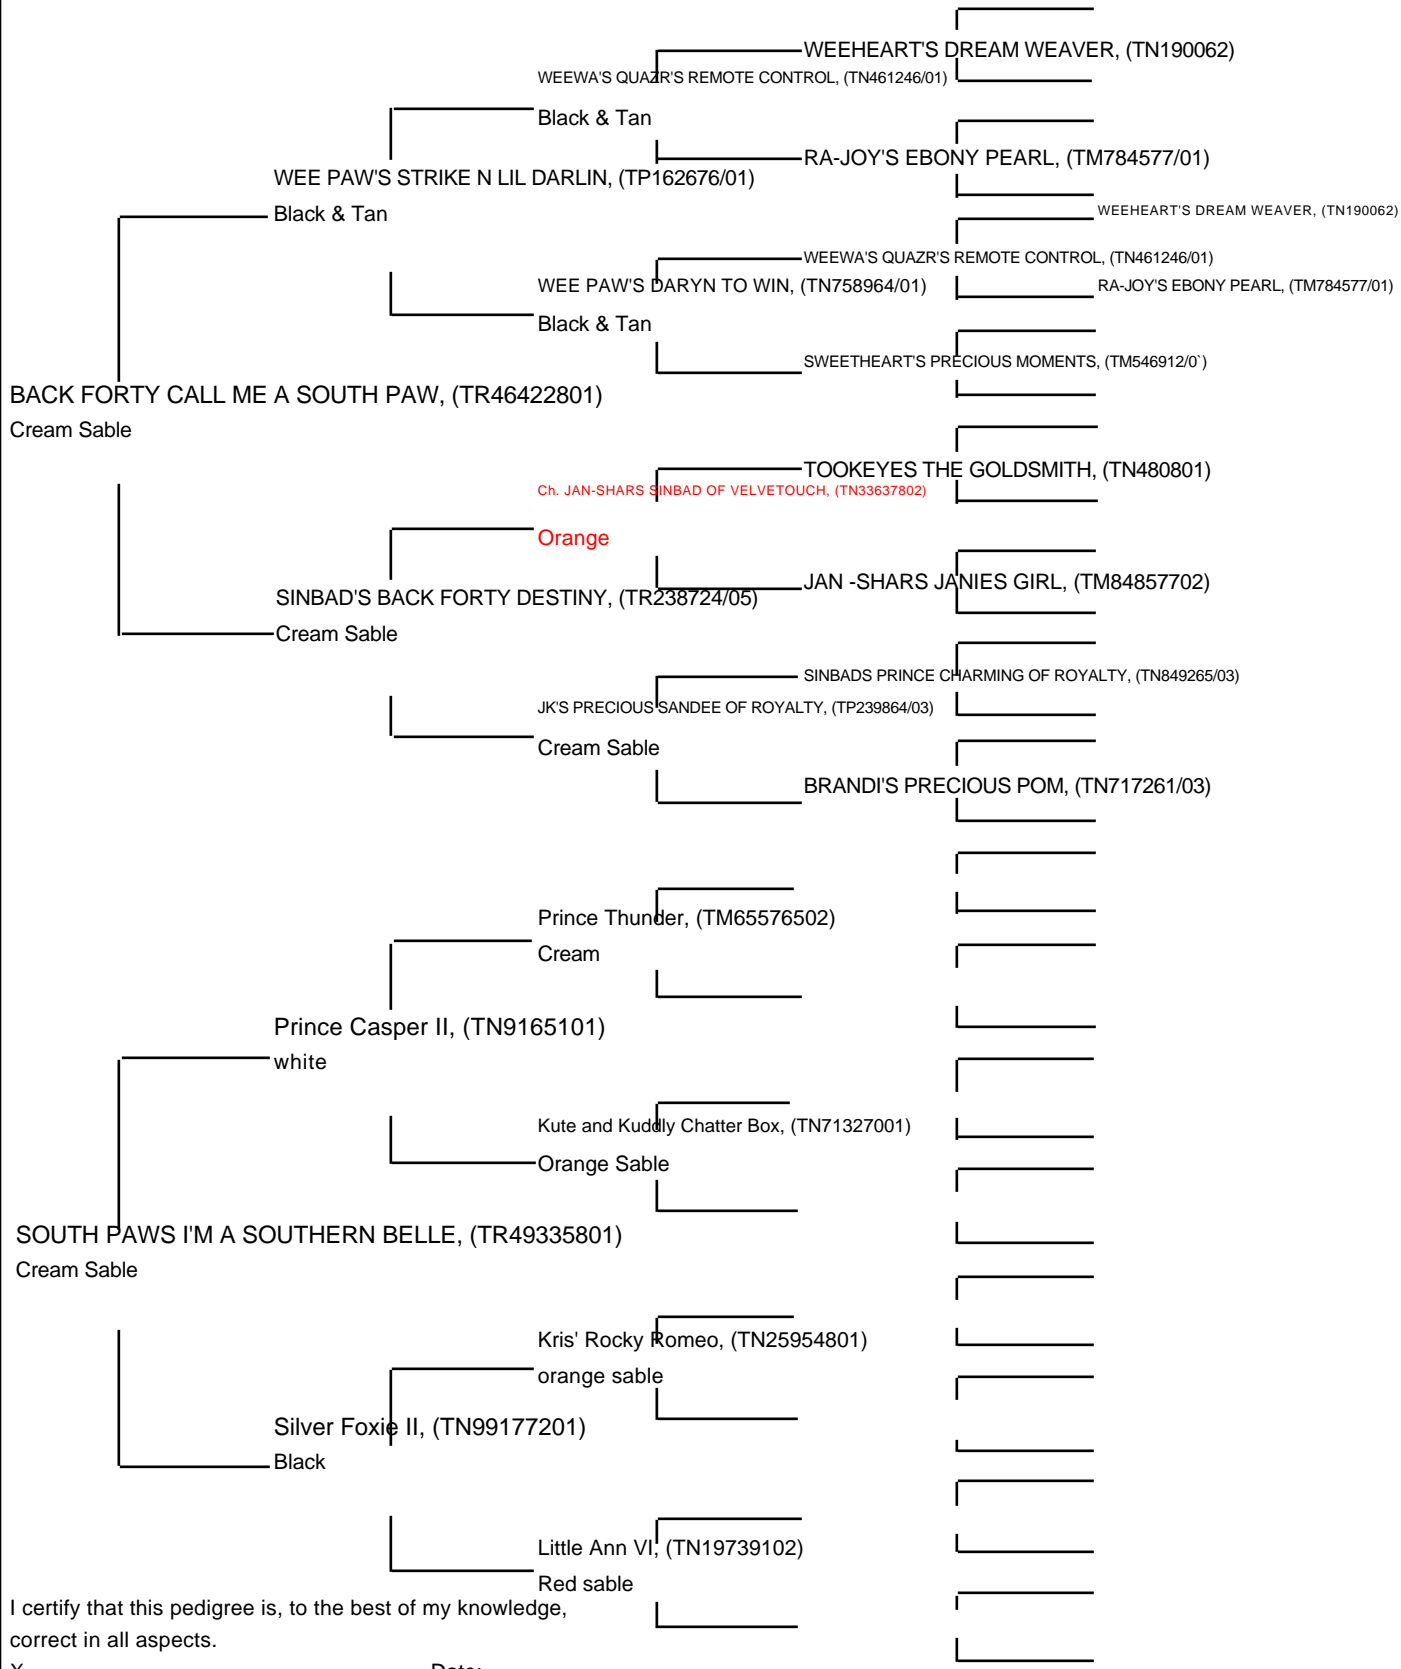

Suni Mcleod
 15600 Becky Lane
 Little Rock, AR &2206
 501-940-2766

Pedigree For BECKY LANE MY SWEET MOLLY

Cream Sable

I certify that this pedigree is, to the best of my knowledge,
 correct in all aspects.
 X _____ Date: _____